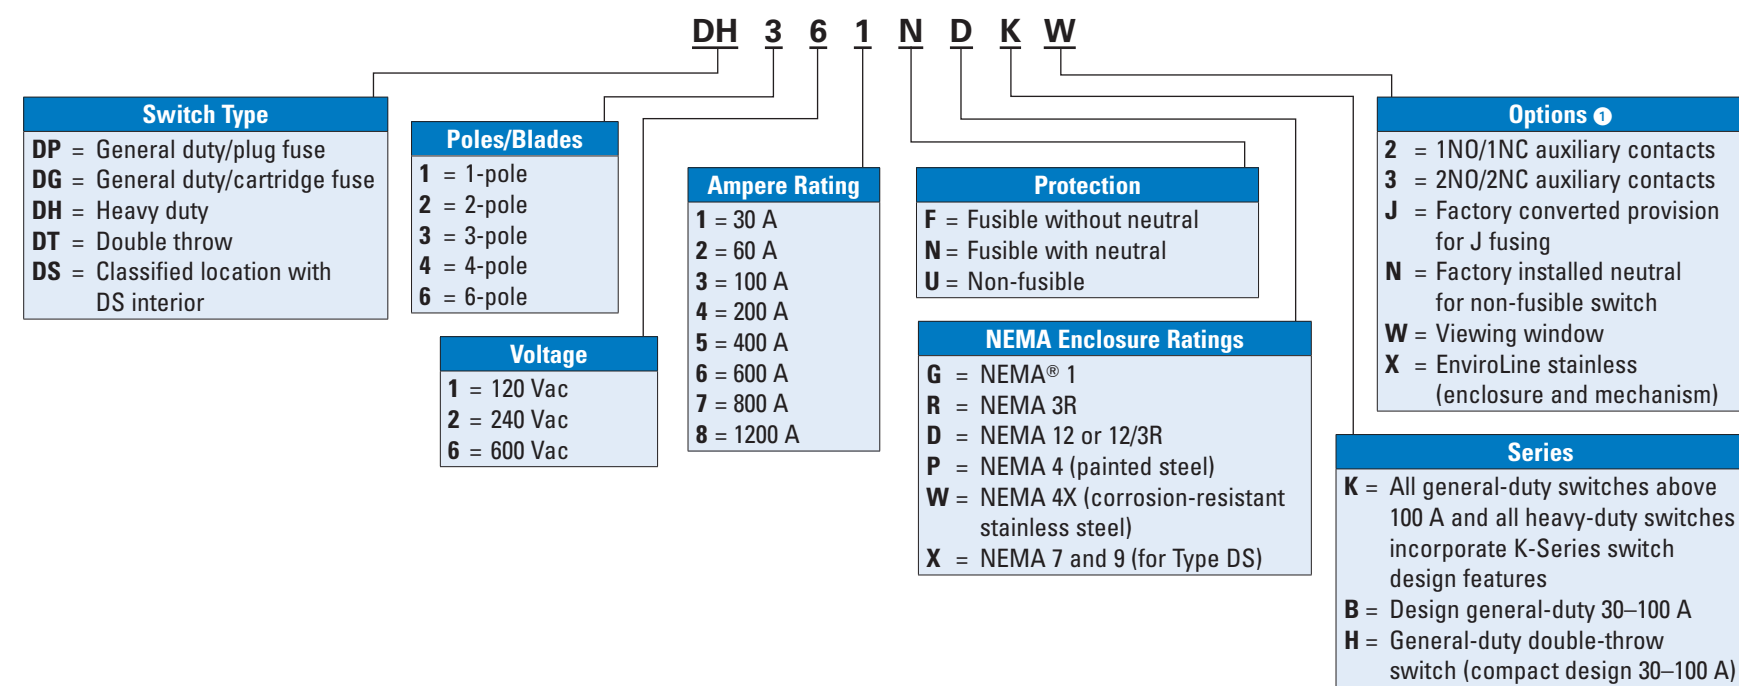

Safety Switches

Eaton's complete line of safety switches provides reliable performance and service continuity for your residential, commercial, institutional and industrial applications.

Safety Switch Catalog Numbering System