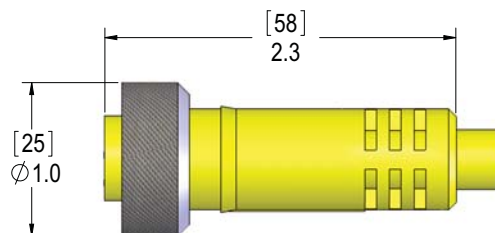

MIN Series Size I Cordsets

North American Color Code ❖ PVC Cable ❖ 16 AWG 600V Straight Plugs

MIN Series Size I Cordsets

Face View of Male	# of Poles	Color Code	Wire AWG Rating	Length	Female Plugs	Male Plugs
					Straight	Straight
	2	1-White 2-Black	16 600V 13A	3 FT 6 FT 12 FT 20 FT 30 FT	MIN-2FP-3 MIN-2FP-6 MIN-2FP-12 MIN-2FP-20 MIN-2FP-30	MIN-2MP-3 MIN-2MP-6 MIN-2MP-12 MIN-2MP-20 MIN-2MP-30
	3	1-Green/Yellow 2-Black 3-White	16 600V 13A	3 FT 6 FT 12 FT 20 FT 30 FT	MIN-3FP-3 * MIN-3FP-6 * MIN-3FP-12 * MIN-3FP-20 MIN-3FP-30	MIN-3MP-3 MIN-3MP-6 MIN-3MP-12 MIN-3MP-20 MIN-3MP-30
	4	1-Black 2-White 3-Red 4-Green/Yellow	16 600V 10A	3 FT 6 FT 12 FT 20 FT 30 FT	MIN-4FP-3 MIN-4FP-6 MIN-4FP-12 MIN-4FP-20 MIN-4FP-30	MIN-4MP-3 MIN-4MP-6 MIN-4MP-12 MIN-4MP-20 MIN-4MP-30
	5	1-White 2-Red 3-Green/Yellow 4-Orange 5-Black	16 600V 8A	3 FT 6 FT 12 FT 20 FT 30 FT	MIN-5FP-3 * MIN-5FP-6 * MIN-5FP-12 * MIN-5FP-20 MIN-5FP-30	MIN-5MP-3 MIN-5MP-6 MIN-5MP-12 MIN-5MP-20 MIN-5MP-30
	5	1-Black 2-Blue 3-Orange 4-Brown 5-White	16 600V 8A	6 FT 12 FT 20 FT	MIN-60-2423-1 ** MIN-60-2423-2 ** MIN-60-2423-3 **	
	6	1-White 2-Red 3-Green/Yellow 4-Orange 5-Black 6-Blue	16 600V 8A	3 FT 6 FT 12 FT 20 FT 30 FT	MIN-6FP-3 MIN-6FP-6 MIN-6FP-12 MIN-6FP-20 MIN-6FP-30	MIN-6MP-3 MIN-6MP-6 MIN-6MP-12 MIN-6MP-20 MIN-6MP-30

For Stainless Steel or Nylon coupling nut, add a "-SS" suffix for Stainless or "-N" for Nylon (e.g. MIN-3FP-6 becomes MIN-3FP-6-SS). *Black cable is available for these cordsets. **Common Color Code for Allen-Bradley®***
Photo-Electric Devices. *** Registered Trademark of Allen-Bradley Company, LLC

Specifications:
Please see Page A-5.

Straight Female Plug